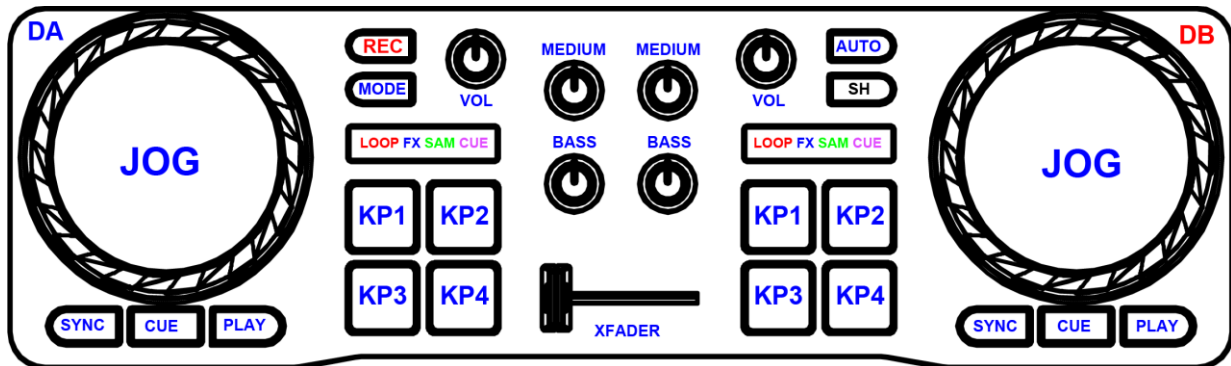

## 1. MIDI Mapping

The Midi Streaming device has an input and an output data stream to communicate control and status changes to midi capable software.